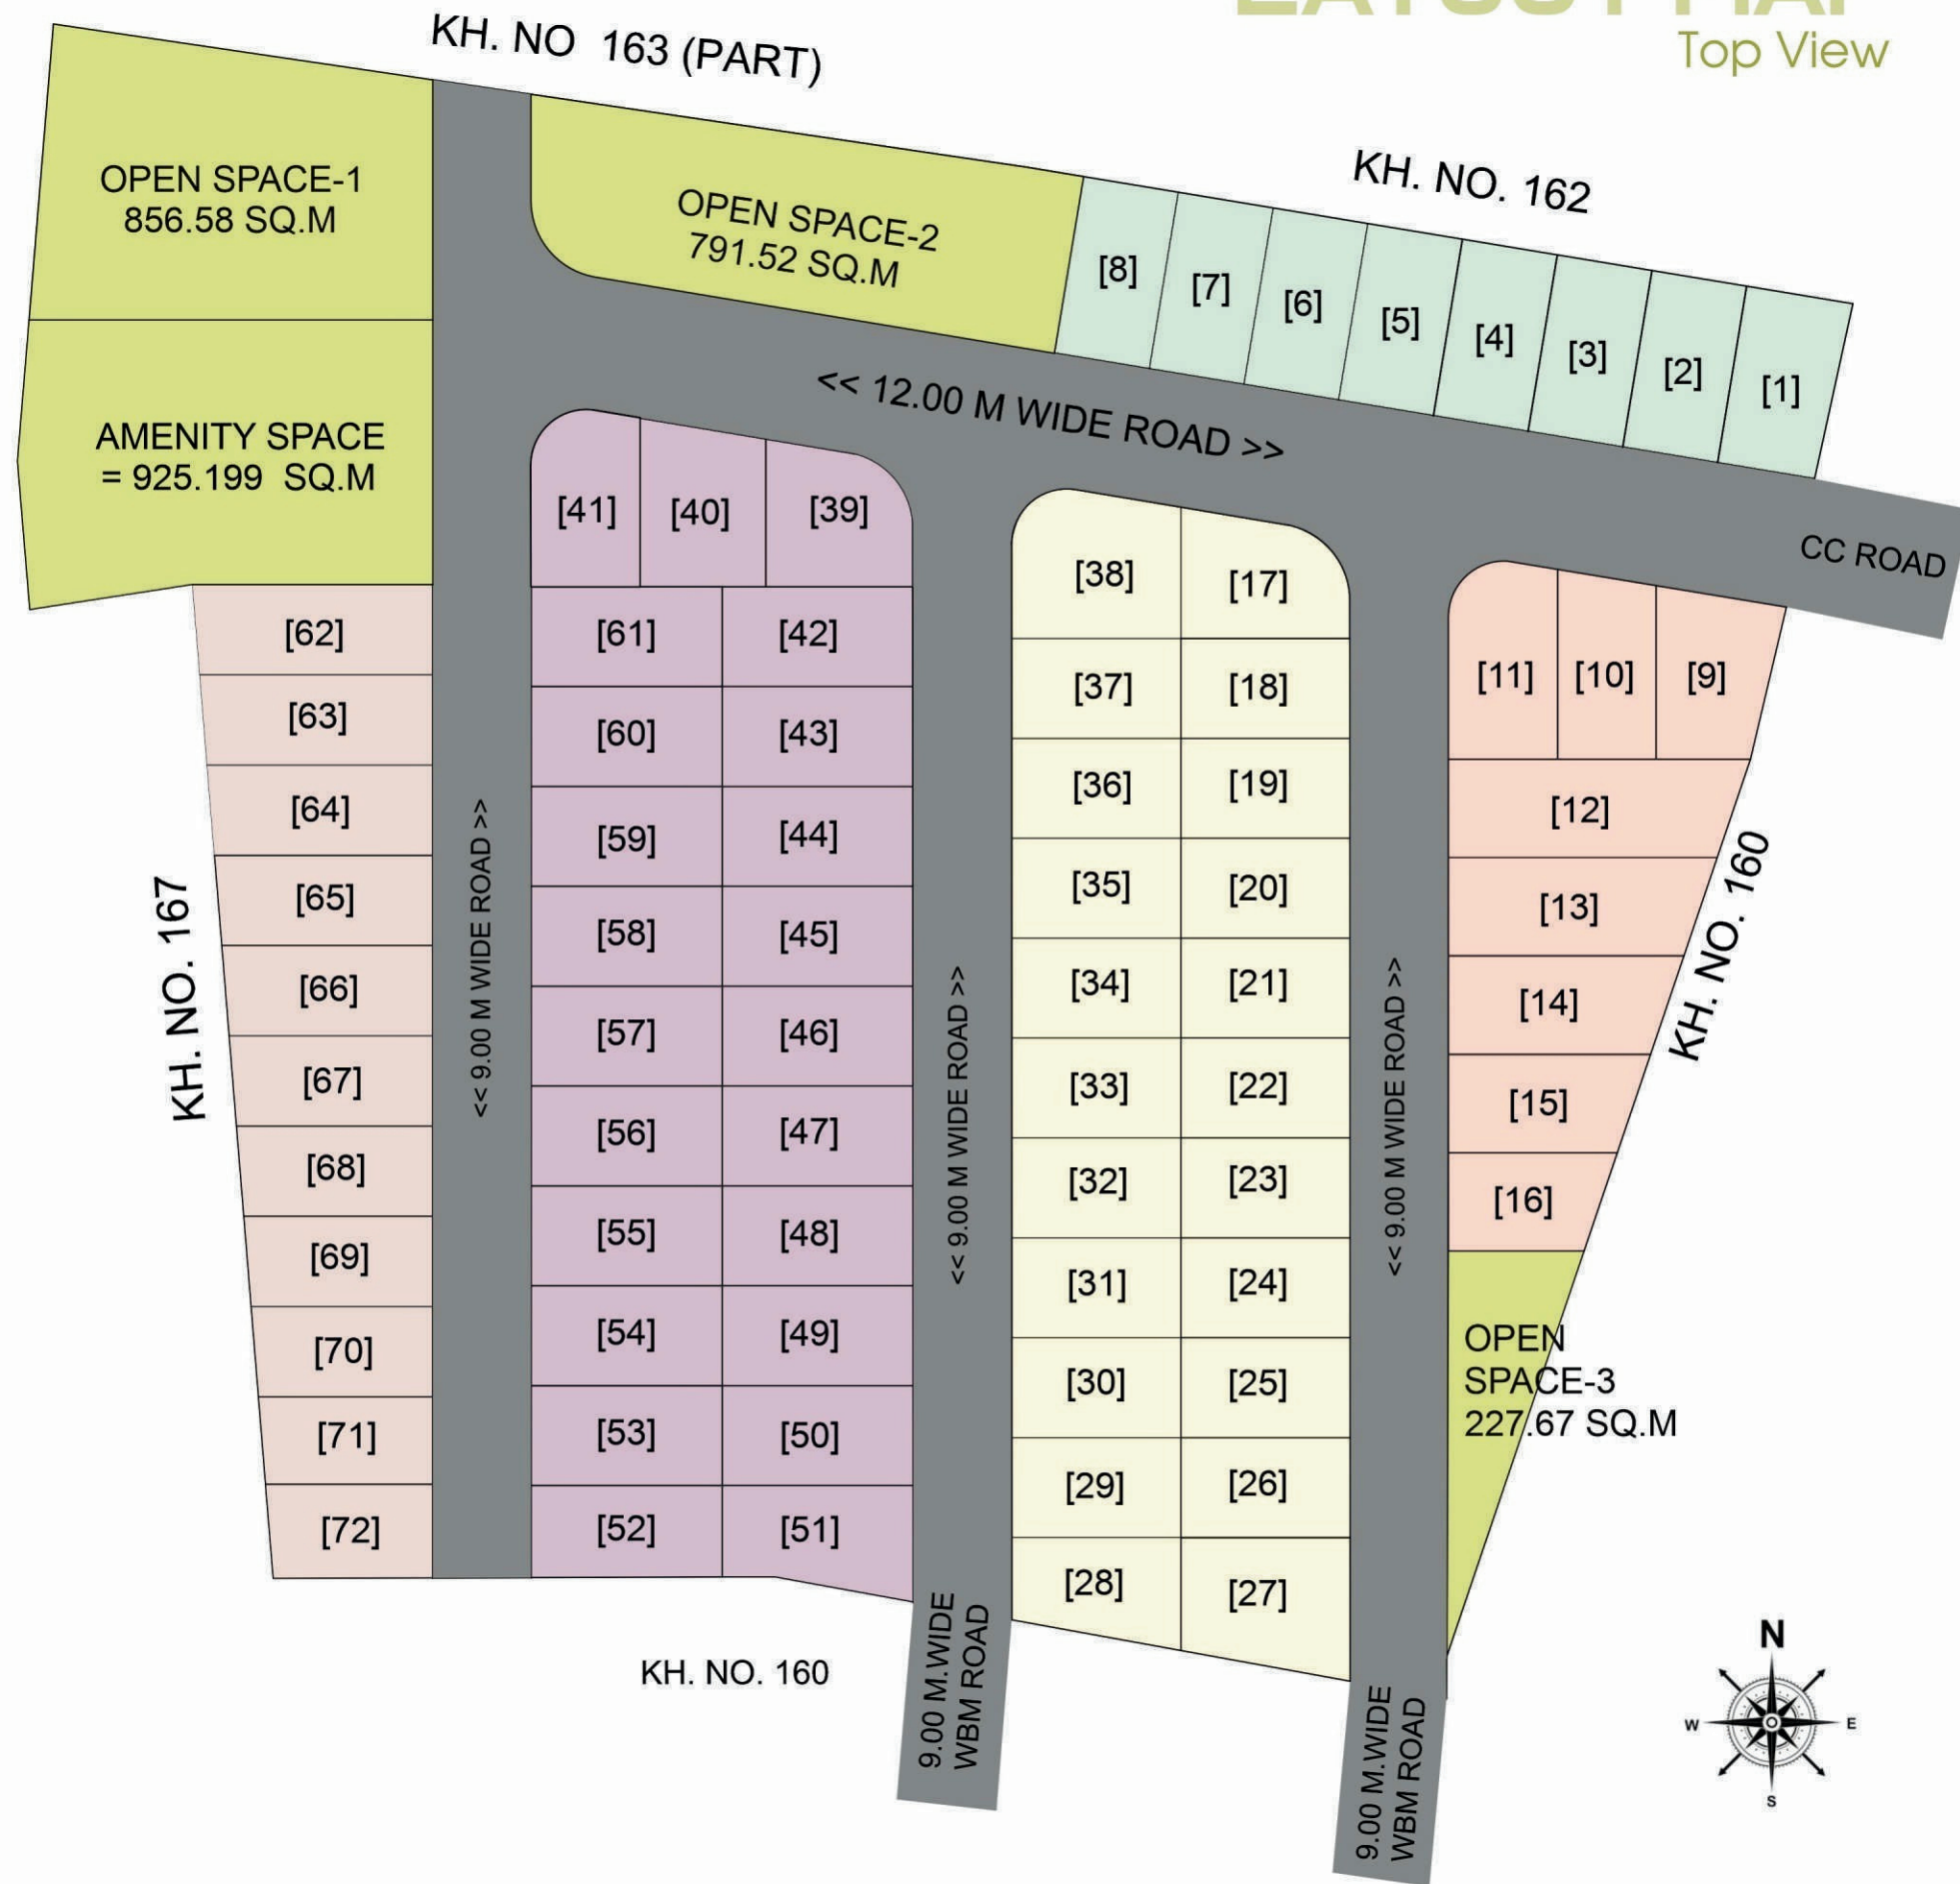

Omega Luxora
Properties

Omega Luxora Properties

ENTRANCE GATE

Come make it your home

LAYOUT MAP

Top View

Plot No.	Plot Area Sq. Mtr.	Plot Area Sq. Ft.
1	154.330	1,665.9
2 - 8	143.910	1,549.04
9	156.550	1,685.10
10	149.800	1,612.4
11	174.060	1,873.58
12	235.080	2,530.40
13	207.670	2,235.35
14	180.260	1,940.31
15	152.840	1,645.16
16	125.430	1,350.12
17	159.570	1,717.61
18 - 26	141.670	1,525
27	182.060	1,960
28	138.470	1,490.49
29 - 37	141.670	1,525
38	198.410	2,135.68
39	160.850	1,731.38
40	166.930	1,796.83
41	154.830	1,666.60
42 - 50	159.950	1,721.70
51	160.640	1,729.12
52	146.760	1,579.72
53 - 61	159.950	1,721.70
62	178.870	1,925.35
63	173.330	1,865.72
64	167.780	1,806
65	162.240	1,746.35
66	156.700	1,686.71
67	151.160	1,627.08
68	145.610	1,567.34
69	140.070	1,507.71
70	134.530	1,448.08
71	125.010	1,345.60
72	128.330	1,381.34

OMEGA LUXORA
PROPERTIES PVT. LTD.
YOUR TRUSTED PARTNER

Omega Luxora Properties

Nearest Proximity

Daily Needs

Hospital

Poddar International
School

Petrol Pump

Bus Stand

Railway Station

New Nagpur is a residential location which is blessed with all requirements for a good life- schools, Hospitals, Temples, cultural places and retail areas.

Location Map

Not to scale

Site Address: 301, Akash heights, 3rd floor, Besa Square, Nagpur-440034.

MAHA REARA NO.