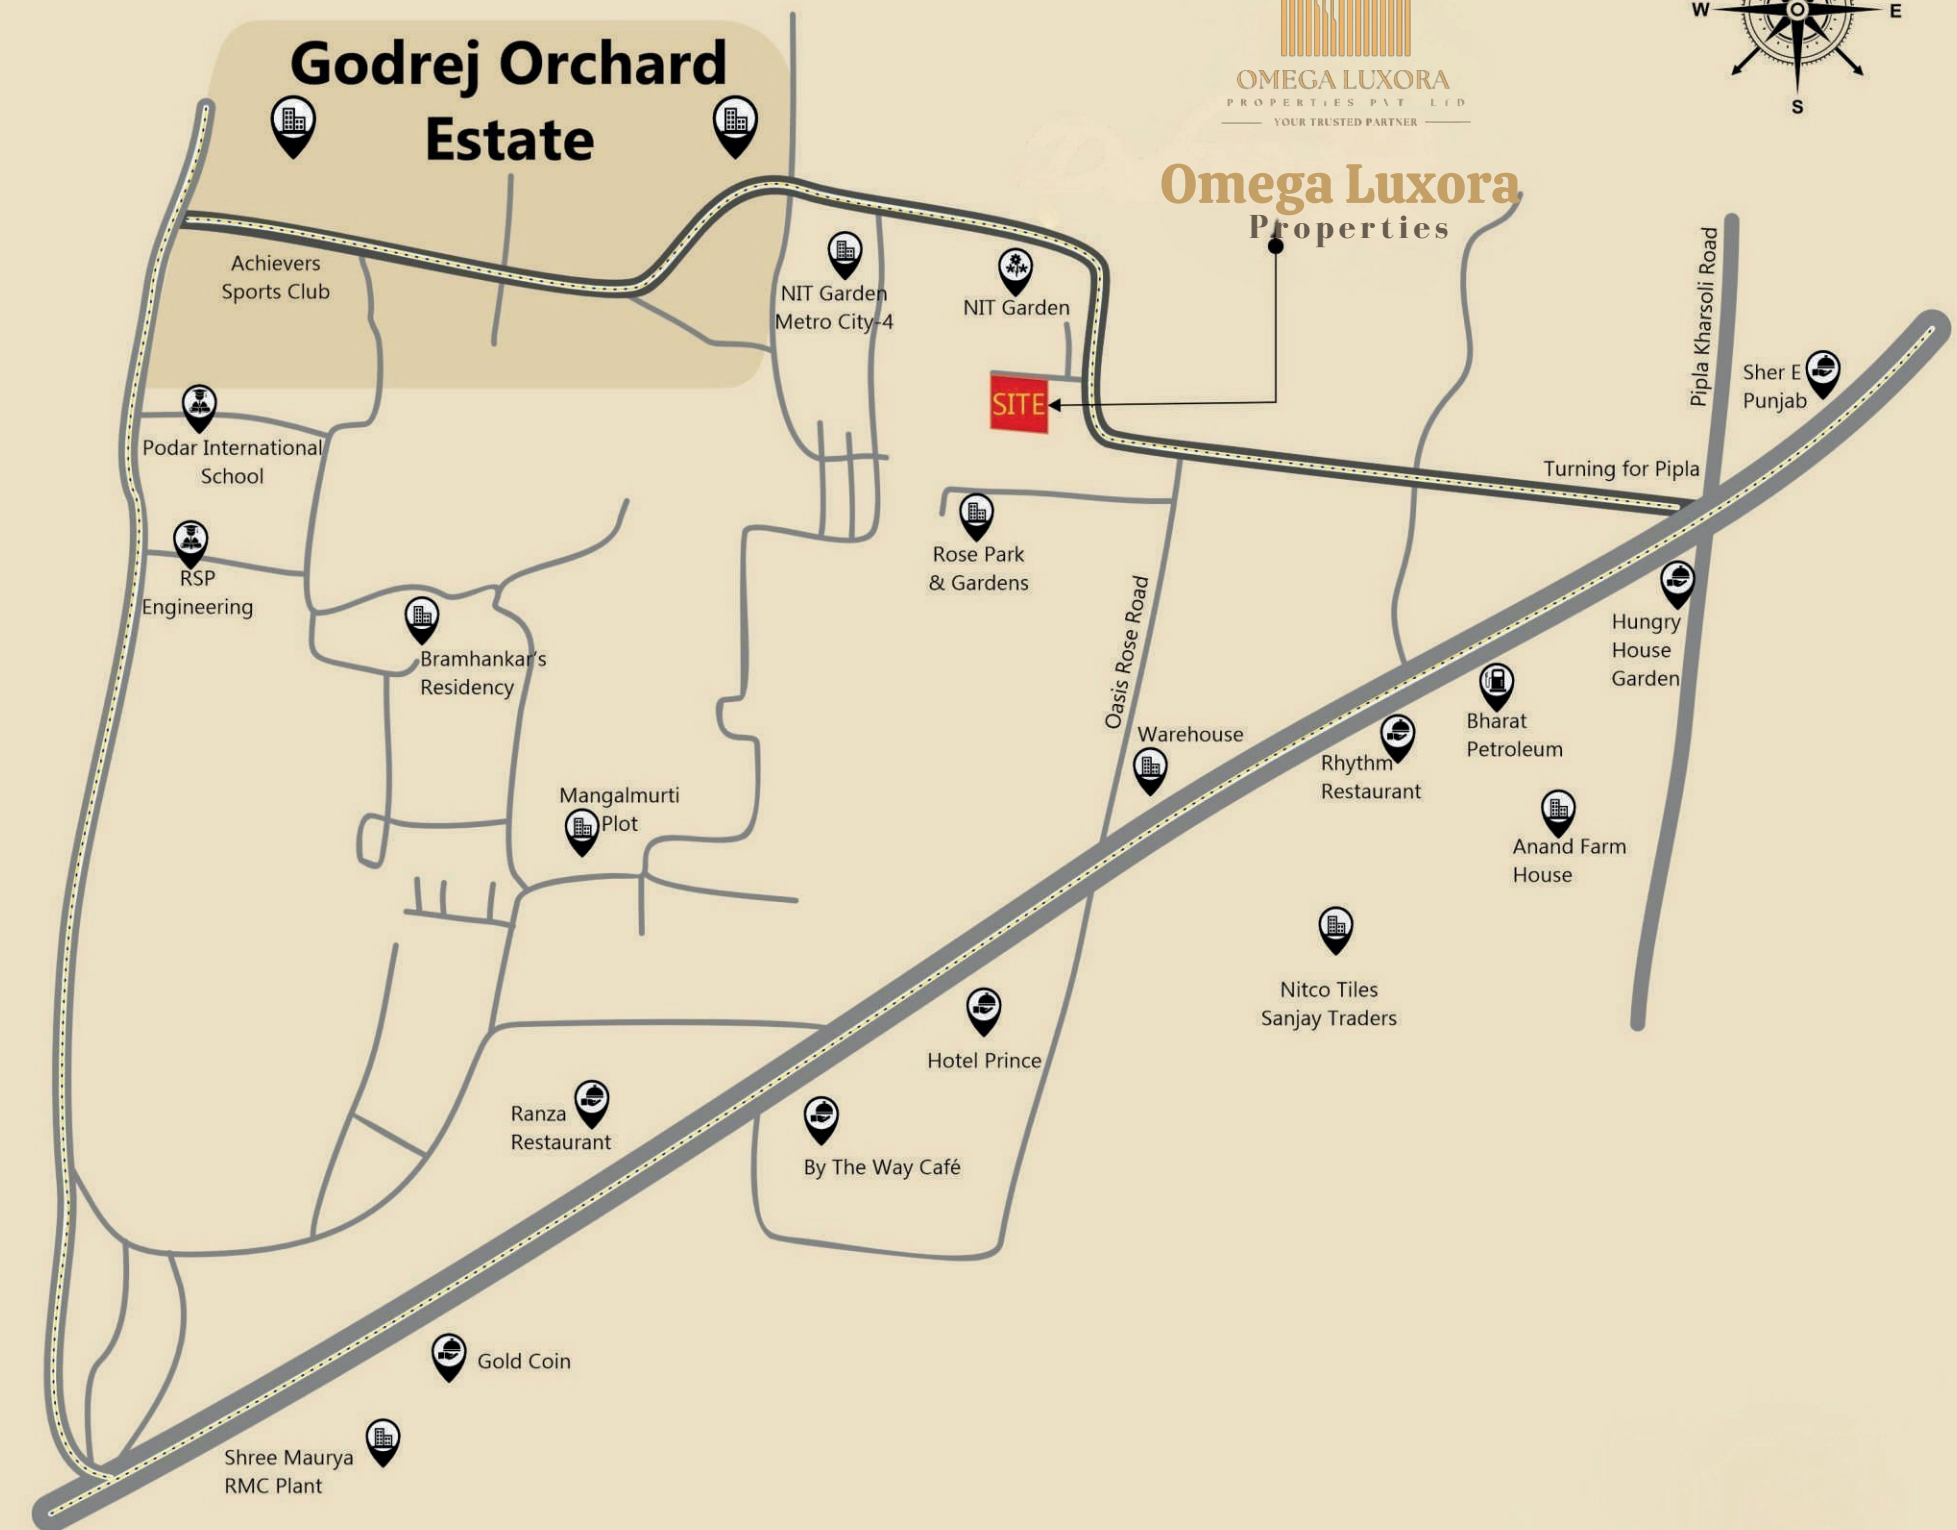

OMEGA LUXORA
PROPERTIES PVT. LTD.
YOUR TRUSTED PARTNER

Omega Luxora Properties

Nearest Proximity

Daily Needs

Hospital

Poddar International
School

Petrol Pump

Bus Stand

Railway Station

New Nagpur is a residential location which is blessed with all requirements for a good life- schools, Hospitals, Temples, cultural places and retail areas.

Location Map

Not to scale

Site Address: 301, Akash heights, 3rd floor, Besa Square, Nagpur-440034.